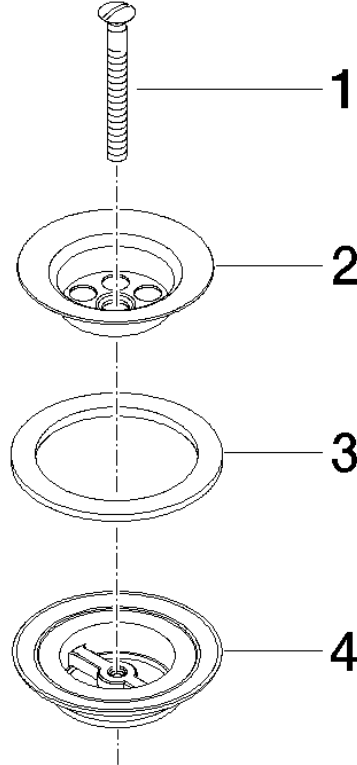

**Grated waste 1 1/4" - Brushed Platinum**

IMO

10 100 970

Fits: IMO, LULU, MADISON, MEM, TARA,  
CL.1, LISSÉ, VAIA, META, CYO

	Brushed Platinum	10 100 970-06
	Chrome	10 100 970-00
	Platinum	10 100 970-08
	Durabress (23kt Gold)	10 100 970-09
	Dark Chrome	10 100 970-19
	Light Gold	10 100 970-26
	Brushed Light Gold	10 100 970-27
	Brushed Durabress (23kt Gold)	10 100 970-28
	Brushed Bronze	10 100 970-42
	Brushed Champagne (22kt Gold)	10 100 970-46
	Champagne (22kt Gold)	10 100 970-47
	Brushed Chrome	10 100 970-93
	Brushed Dark Platinum	10 100 970-99

## Grated waste 1 1/4" - Brushed Platinum

---

IMO

10 100 970

10 100 970

10 100 970

Parts for other finishes can be found here: [Chrome](#)

### Spare parts list

No.	Item Number	Name	Quantity used	Delivery time
3	09 14 03 005 90	seal	1	60
4	09 11 01 007-07	pop-up waste	1	60