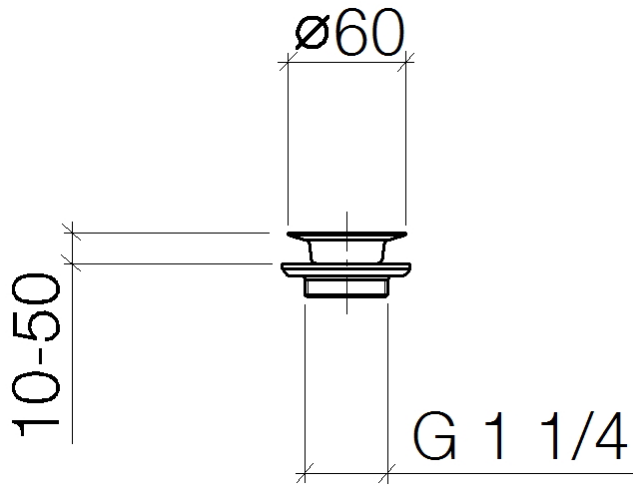

**Grated waste 1 1/4" - Brushed Platinum**

IMO

10 100 970

Fits: IMO, LULU, MADISON, MEM, TARA,  
CL.1, LISSÉ, VAIA, META, CYO

	Brushed Platinum	10 100 970-06
	Chrome	10 100 970-00
	Platinum	10 100 970-08
	Durabress (23kt Gold)	10 100 970-09
	Dark Chrome	10 100 970-19
	Light Gold	10 100 970-26
	Brushed Light Gold	10 100 970-27
	Brushed Durabress (23kt Gold)	10 100 970-28
	Brushed Bronze	10 100 970-42
	Brushed Champagne (22kt Gold)	10 100 970-46
	Champagne (22kt Gold)	10 100 970-47
	Brushed Chrome	10 100 970-93
	Brushed Dark Platinum	10 100 970-99

## Grated waste 1 1/4" - Brushed Platinum

---

IMO

10 100 970

10 100 970

10 100 970

Parts for other finishes can be found here: [Chrome](#)

### Spare parts list

No.	Item Number	Name	Quantity used	Delivery time
3	09 14 03 005 90	seal	1	60
4	09 11 01 007-07	pop-up waste	1	60